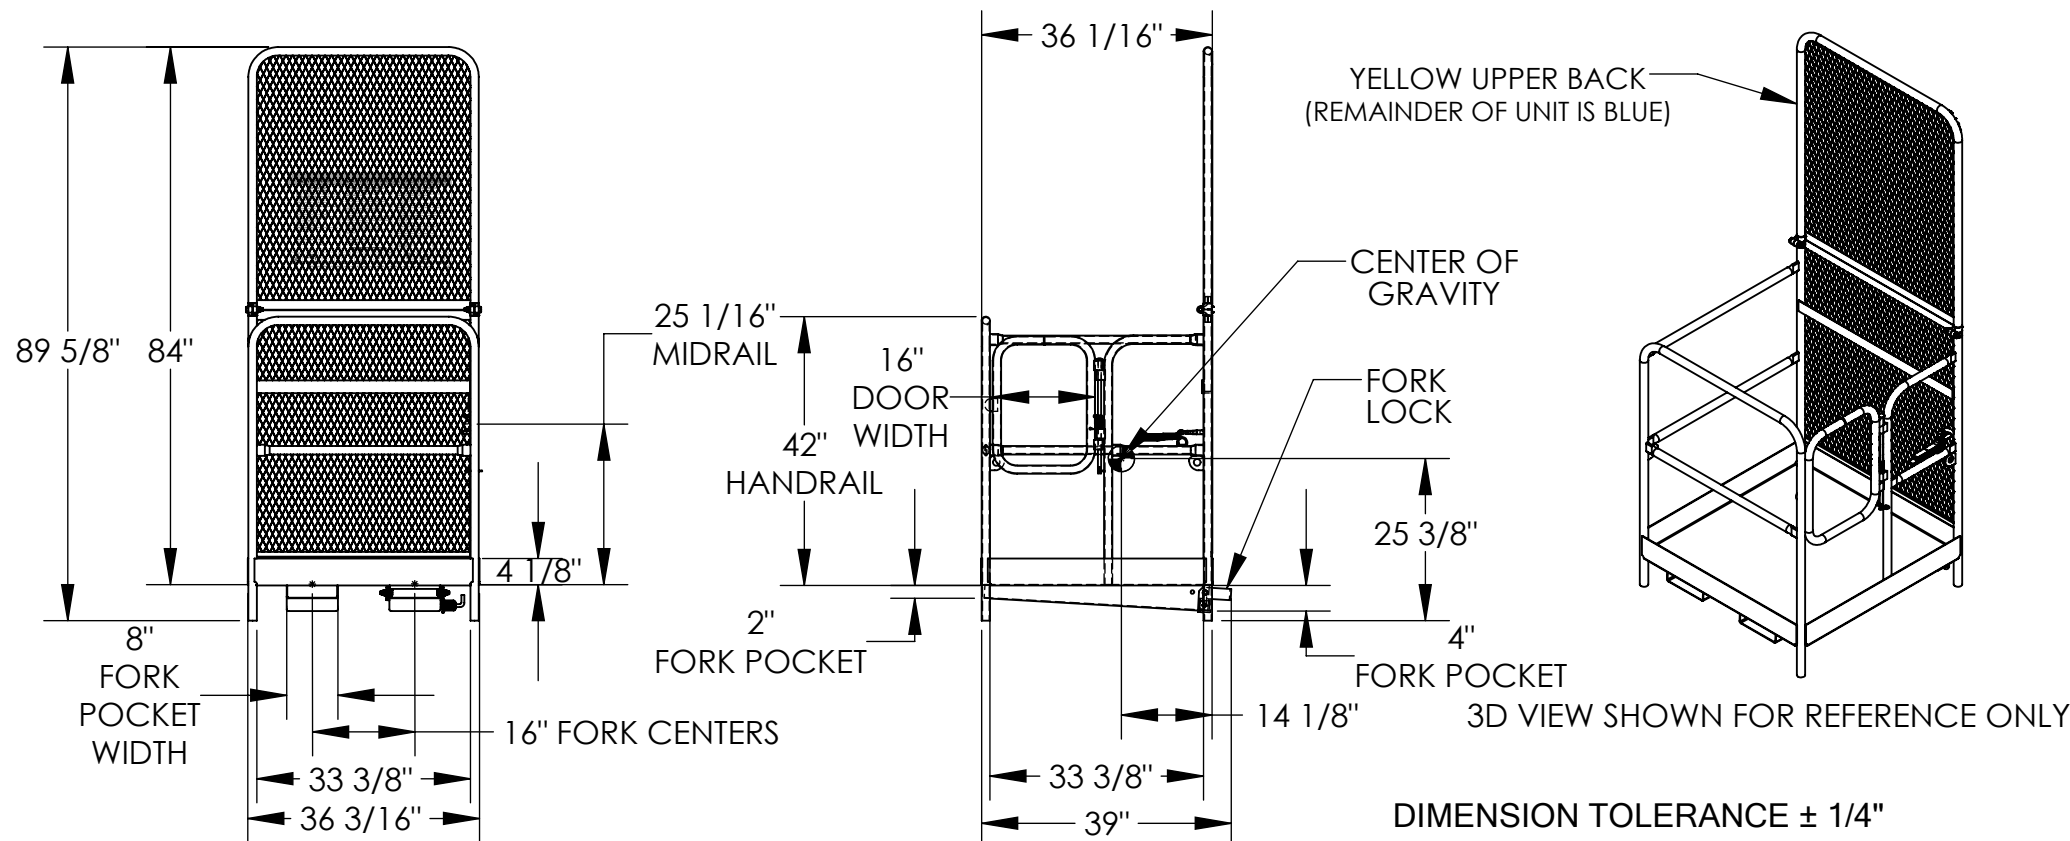

HIGH BACK WORK PLATFORM- WP-3636-84B

APPROX WEIGHT: 199.57 lbs.
DOES NOT INCLUDE WEIGHT OF POWER OR PACKAGING!!!

*** ANY ADDITIONS, DELETIONS, OR OMISSIONS MUST BE CORRECTED ON THIS DRAWING AS THIS DRAWING WILL BE CONSIDERED ALL INCLUSIVE ***

ALL GRAPHICS PROVIDED ARE FOR REFERENCE ONLY. IF CERTAIN DIMENSIONS ARE CRITICAL PLEASE VERIFY THOSE DIMENSIONS WITH YOUR SALESPERSON

STANDARD FEATURES

- MODEL NUMBER IS WP-3636-84B
- CAPACITY IS 1,000 LBS. (EVENLY DISTRIBUTED LOAD)
- OVERALL WIDTH IS 36 3/16"
- USABLE WIDTH IS 33 3/8"
- OVERALL LENGTH IS 39"
- USABLE LENGTH IS 33 3/8"
- 42" HIGH HANDRAIL WITH 25 1/16" MIDRAIL AND 4 1/8" TOEBOARD
- SELF-CLOSING DOOR SWINGS IN ONLY (WILL NOT OPEN OUT)
- FORK LOCK IS ROTATED UP BEHIND BACK OF FORK AND LOCKED WITH SPRING LOADED PLUNGER
- 36" LONG STRAP WITH HOOK (NOT SHOWN) MUST ATTACH PLATFORM TO FORK TRUCK
- 84" HIGH EXPANDED MESH BACKING
- USABLE FORK POCKET HEIGHTS: 3 7/8" REAR, 1 7/8" FRONT
- USABLE FORK POCKET WIDTH: 7 3/4"
- MANUFACTURED TO MEET OUR INTERPRETATION OF OSHA STANDARDS
- TOUGH BAKED IN POWDER COATED ERGO BLUE FINISH FRAME AND YELLOW UPPER BACK

SPECIAL FEATURES

NONE

APPROX. WEIGHT / LOST LOAD = 199.60
MINIMUM EFFECTIVE THICKNESS = >1"
NEVER EXCEED LOAD CENTER RATING PER FORKTRUCK MANUFACTURERS GUIDELINES.
DO NOT USE THIS FORK TRUCK ATTACHMENT IF LOAD WILL EXCEED FORK TRUCK MANUFACTURER'S LOAD CENTER RATING